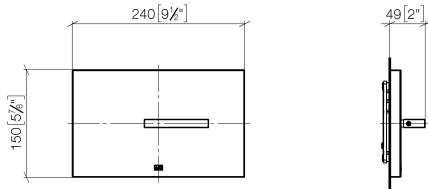

12 660 979

- cover plate 150 x 240 x 15 mm
- flush handle with rotary operation and two-volume technology (full flush/partial flush)

This product is compatible with the following TECE products:

- TECEprofil dry wall construction, article numbers:
9300300, 9300322, 9300301, 9300344, 9300309,
9300303, 9300388, 9300366, 9300102, 9300103
- TECEbox wet wall construction, article numbers:
9370300, 9375300, 9371300

12 660 979

mm [inches]

12 660 979

Parts for other finishes can be found here: Brushed Platinum

Spare parts list

No.	Item Number	Name	Quantity used	Delivery time
1	04 28 01 053 00 90	plate	1	2
2	09 18 20 038 90	base	1	2
3	09 30 30 086 90	screw	1	2
4	09 11 01 179-00	cover	1	10
5	09 20 97 057-00	handle	1	10
6	09 31 11 058 90	pin	1	2