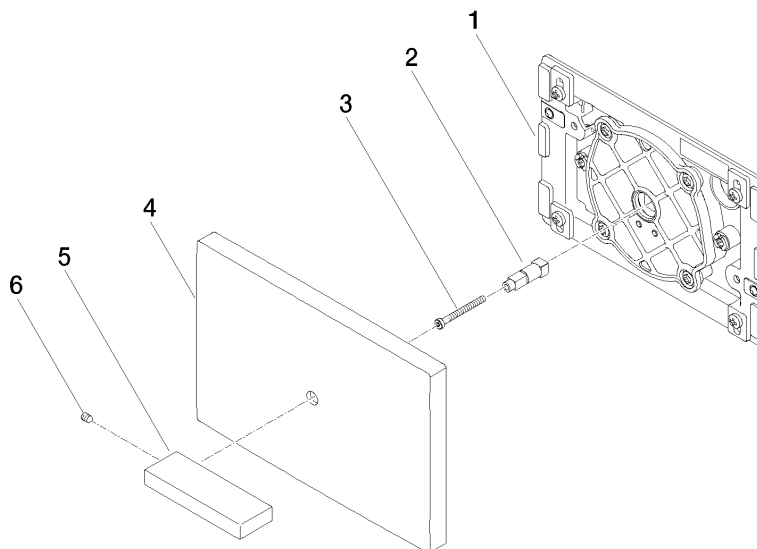

12 660 979

- cover plate 150 x 240 x 15 mm
- flush handle with rotary operation and two-volume technology (full flush/partial flush)

This product is compatible with the following TECE products:

- TECEprofil dry wall construction, article numbers:
9300300, 9300322, 9300301, 9300344, 9300309,
9300303, 9300388, 9300366, 9300102, 9300103
- TECEbox wet wall construction, article numbers:
9370300, 9375300, 9371300

12 660 979

mm [inches]

12 660 979

Parts for other finishes can be found here: Brushed Platinum

Spare parts list

No.	Item Number	Name	Quantity used	Delivery time
1	04 28 01 053 00 90	plate	1	2
2	09 18 20 038 90	base	1	2
3	09 30 30 086 90	screw	1	2
4	09 11 01 179-00	cover	1	10
5	09 20 97 057-00	handle	1	10
6	09 31 11 058 90	pin	1	2